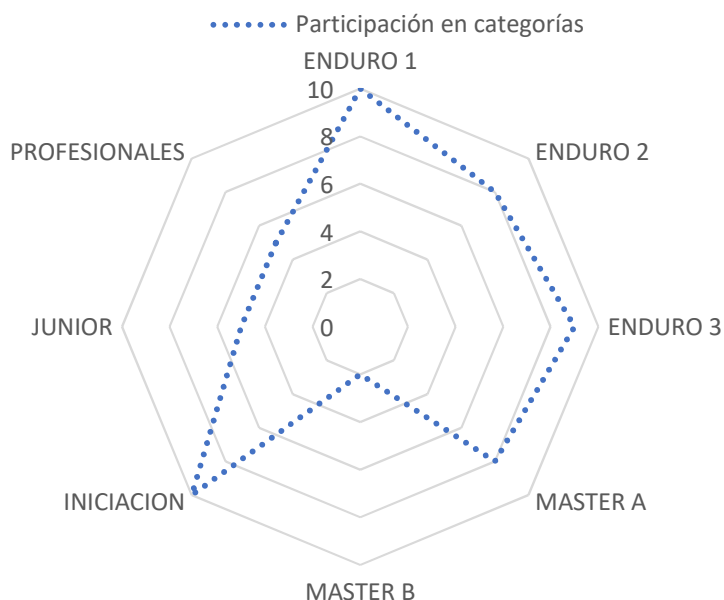

RESÚMEN PARTICIPACIÓN:

Evento:	5ª Válida Nacional Enduro		
Lugar:	Pista Finca El Diamante - Payandé - Tolima		
Fecha:	9 y 10 de Junio de 2018		
Total Registros:	57	Total Pilotos:	57
Categorías Oficiales:	8	Ligas participantes:	7

Participación general en categorías